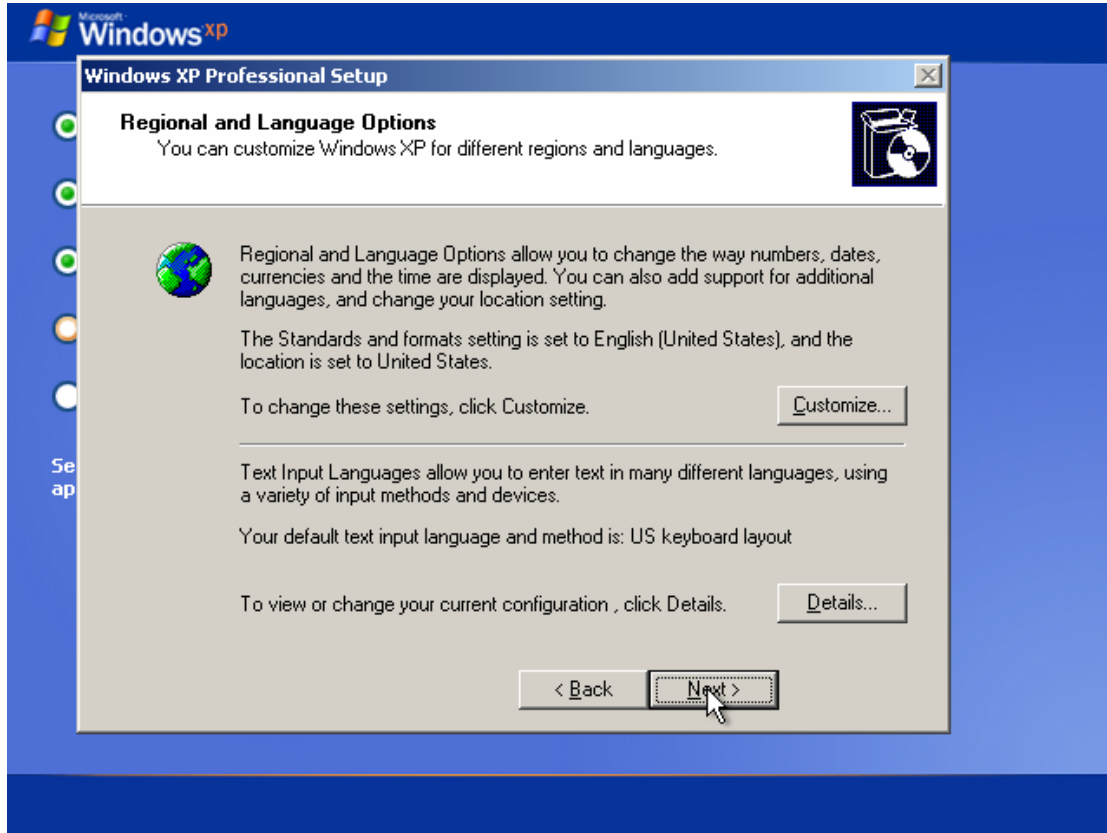

.. أنظمة الشبكات للعرب :
كتاب تنصيب Windows Xp
اعداد: Professor_Ns

أثناء مرحلة التنصيب يصل الى مرحلة اللغات كالتالي ..
اضغط التالي للانتقال الى الصفحة التالية ..