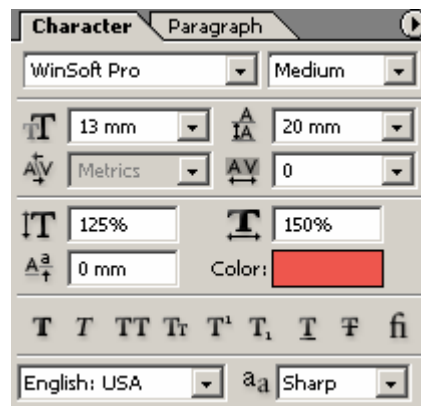

لوحة Character حرف :