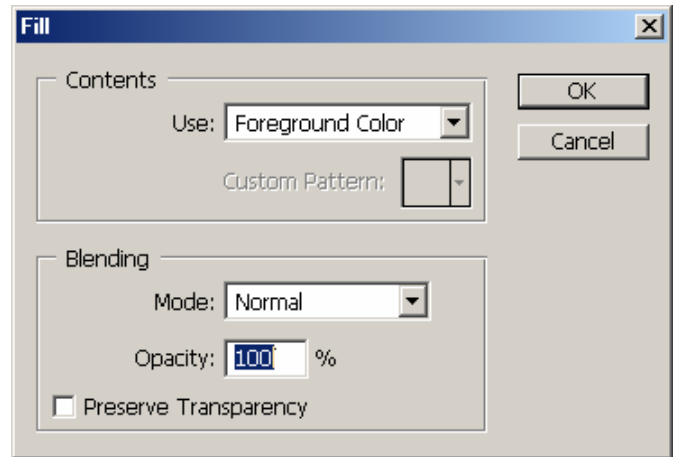

2. إضافة حد للنص **Stroke** :

← " " Stroke ← " " Stroke ← " " Edit
 Location Color Width ←
 ← OK ← Mode Opacity
 . Ctrl + D

3. قص النص وتعبئته :

1. " " .
2. " ferrari " .
← (Simplified Arabic)
3. Enter ← Ferrari
4. " Transform Selection " ←
✓ ←
5. Ctrl + C .
6. Ctrl + N ←
7. Ctrl + V .
8. OK ←