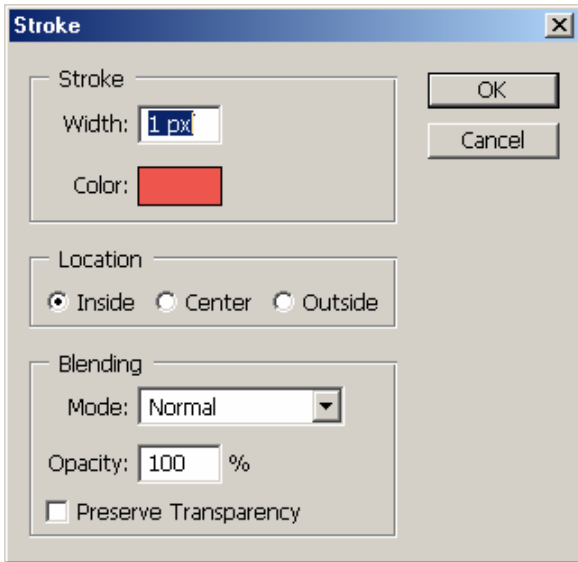

2. إضافة حد للنص **Stroke** :

← " " Stroke ← " " Stroke ← " " Edit
 Location Color Width ←
 ← OK ← Mode Opacity
 . Ctrl + D

3. قص النص وتعبئته :

1. " " .
2. " ferrari " .
← (Simplified Arabic)
3. Enter ← Ferrari
4. " Transform Selection " ←
✓ ←
5. Ctrl + C .
6. Ctrl + N ←
7. Ctrl + V .
8. OK ←